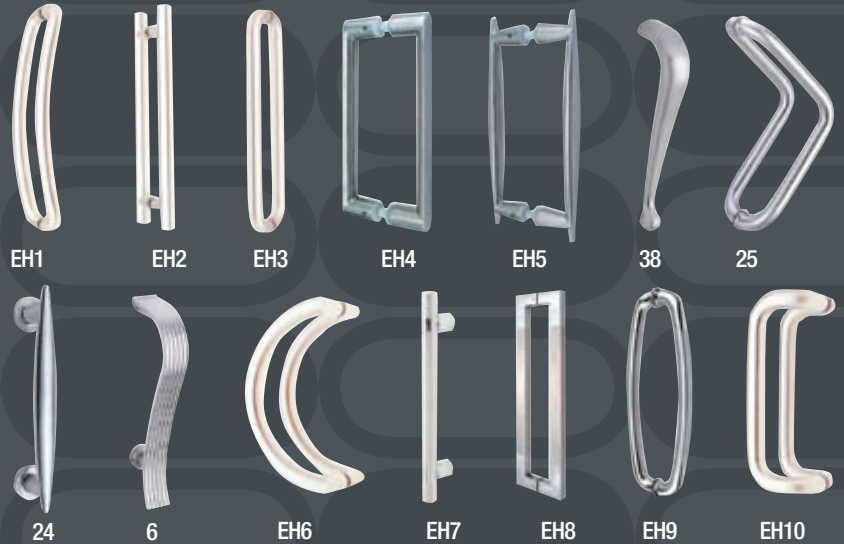

Select Your Hardware

Our products are fitted with high quality hardware. Ask your Duce Design Consultant about the wide range of styles and options we have available.